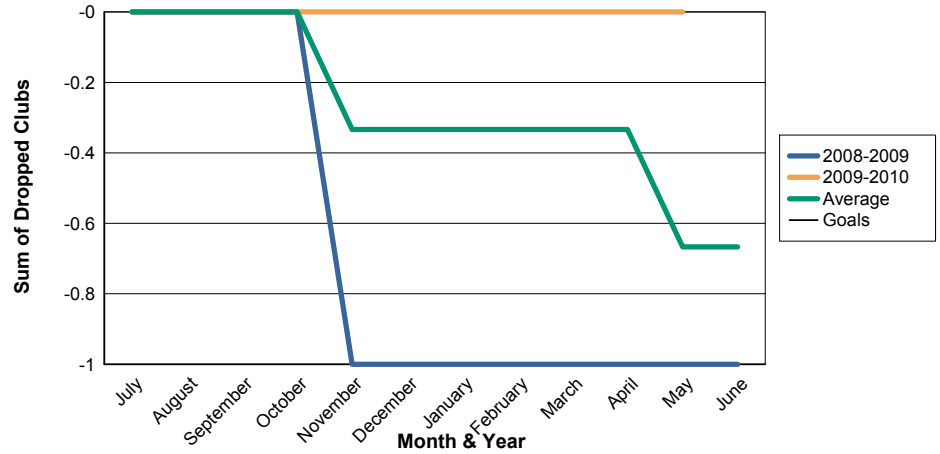

3 Year Comparisons for GMT Constitutional Area 1

By GMT District

As of May 2010

Sum of New Clubs/ Month & Year

For District 14 J

Sum of Dropped Clubs/ Month & Year

For District 14 J

Sum of Net Clubs/ Month & Year