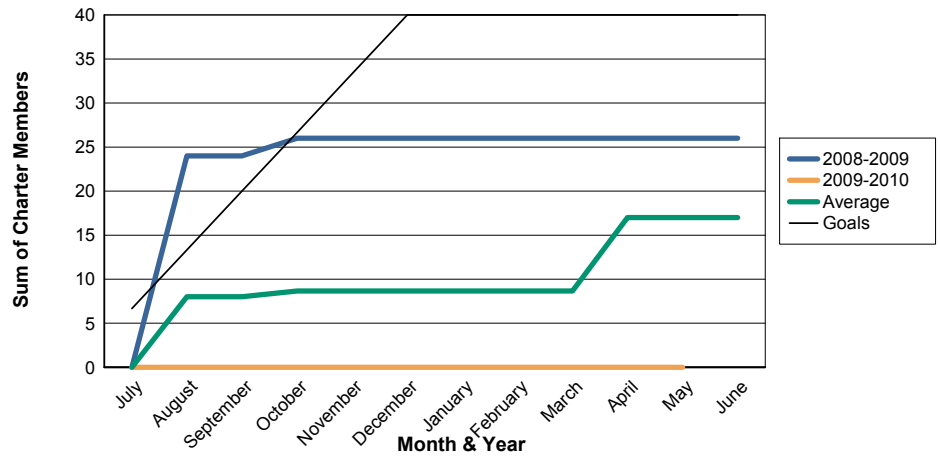

3 Year Comparisons for GMT Constitutional Area 1

By GMT District

As of May 2010

Sum of New Clubs/ Month & Year

For District 14 J

Sum of Dropped Clubs/ Month & Year

For District 14 J

Sum of Net Clubs/ Month & Year

For District 14 J

Sum of Charter Members/ Month & Year

For District 14 J

3 Year Comparisons for GMT Constitutional Area 1

By GMT District

As of May 2010

Sum of New Members/ Month & Year

For District 14 J