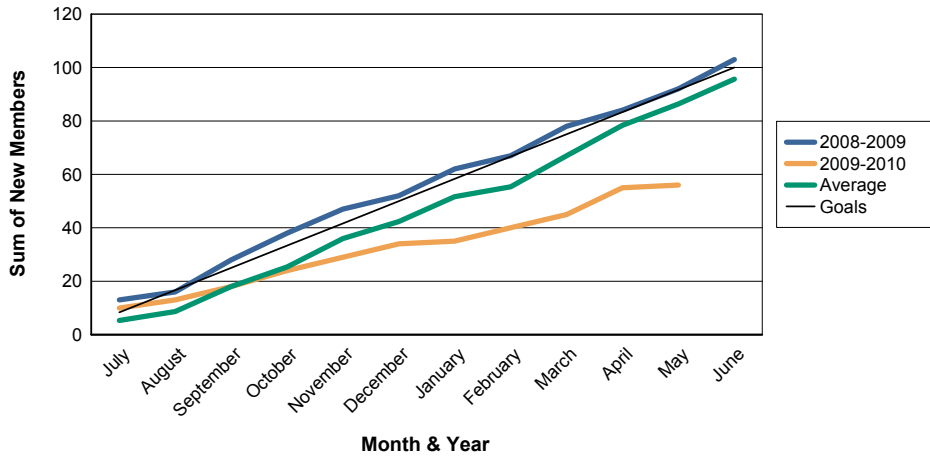

3 Year Comparisons for GMT Constitutional Area 1

By GMT District

As of May 2010

Sum of New Clubs/ Month & Year

For District 14 J

Sum of Dropped Clubs/ Month & Year

For District 14 J

Sum of Net Clubs/ Month & Year

For District 14 J

Sum of Charter Members/ Month & Year

For District 14 J

3 Year Comparisons for GMT Constitutional Area 1

By GMT District

As of May 2010

Sum of New Members/ Month & Year

For District 14 J

Sum of Dropped Members/ Month & Year

For District 14 J

Sum of Net Members/ Month & Year

For District 14 J