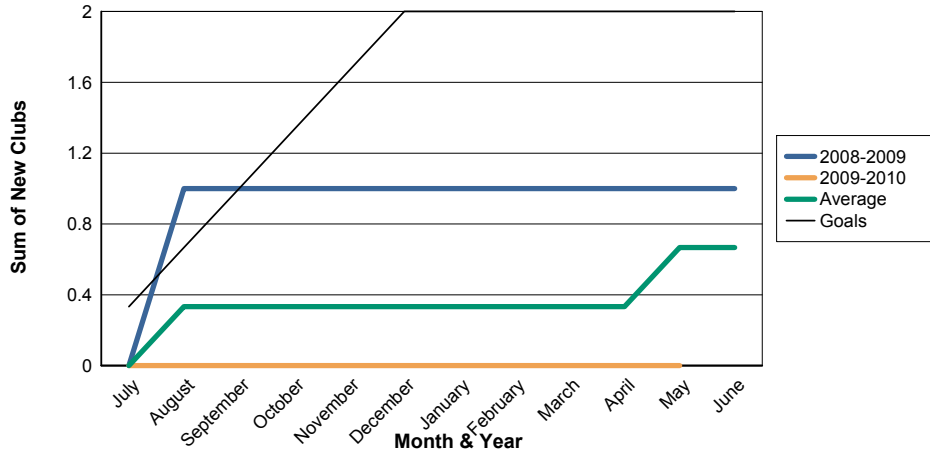

3 Year Comparisons for GMT Constitutional Area 1

By GMT District

As of May 2010

Sum of New Clubs/ Month & Year

For District 14 J

Sum of Dropped Clubs/ Month & Year

For District 14 J

Sum of Net Clubs/ Month & Year