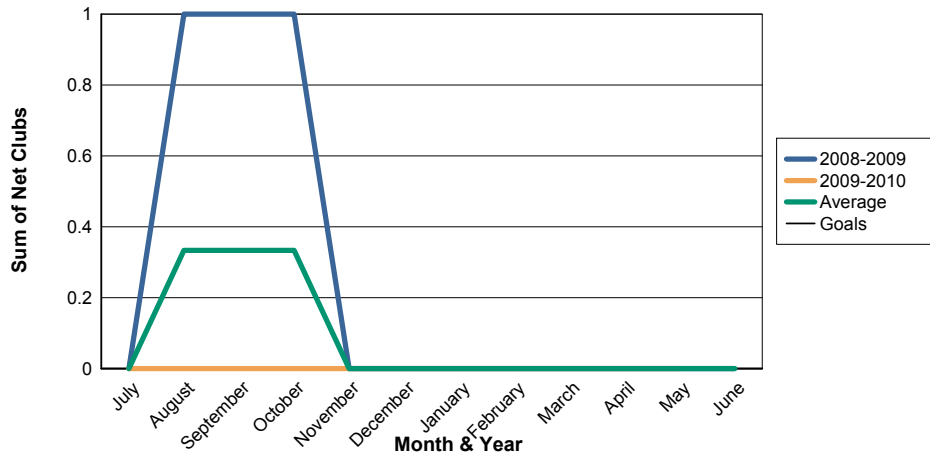

Sum of Net Clubs/ Month & Year

For District 14 J