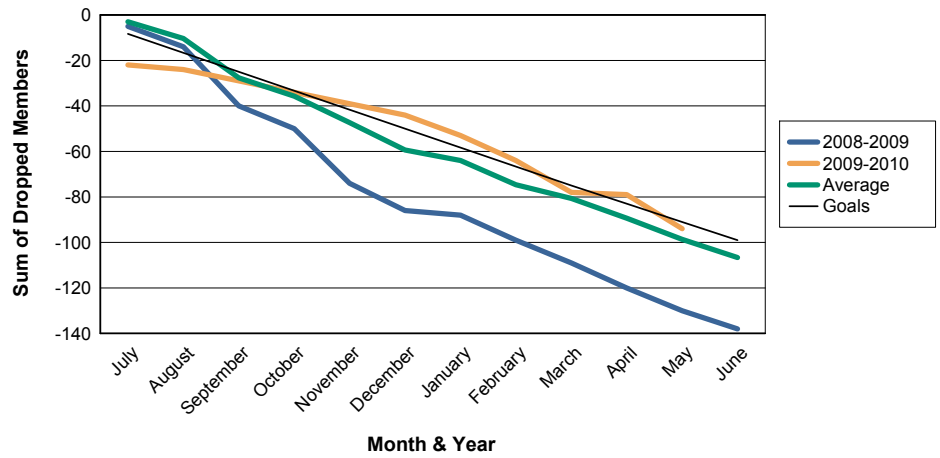

For District 14 J

Sum of Charter Members/ Month & Year

For District 14 J

3 Year Comparisons for GMT Constitutional Area 1

By GMT District

As of May 2010

Sum of New Members/ Month & Year

For District 14 J

Sum of Dropped Members/ Month & Year

For District 14 J

Sum of Net Members/ Month & Year

For District 14 J